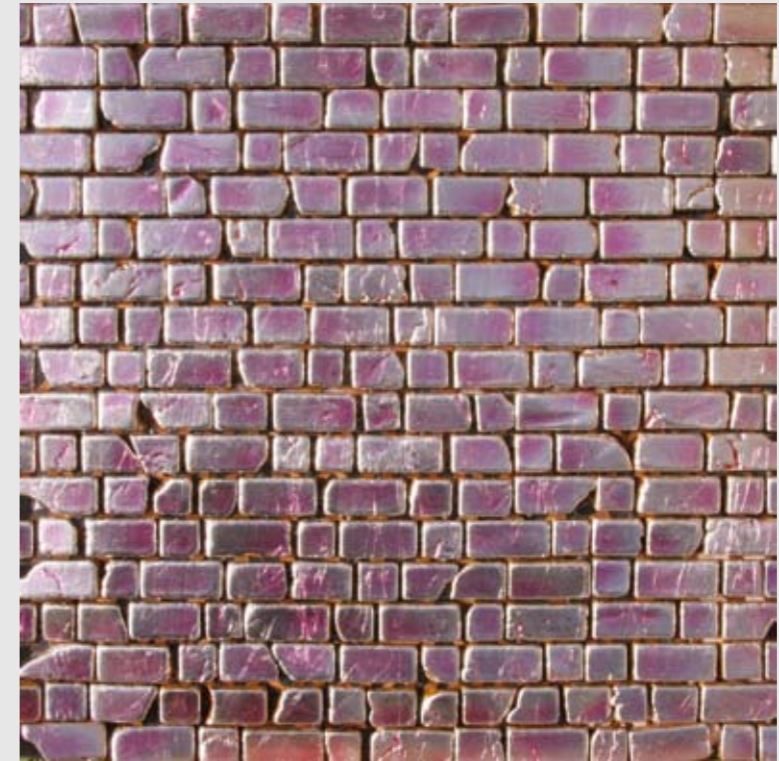

TRIPJ1 VIO
H 1,5 A CORRERE - SP / TH. 0,75 CM
MARMO ANTICATO / TUMBLED MARBLE

PG72