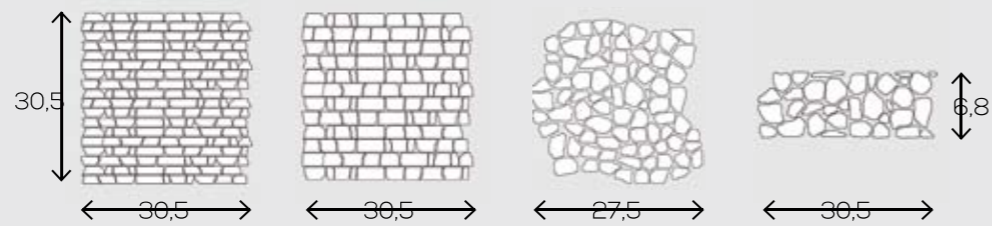

SUMMARY

◆ € mq

📍 € pz/pc/Stk

FORMATO / SIZE	H,1,5 A CORRERE*	H,2,3 A CORRERE*	Opus	Opus
SPESSORE / THICKNESS	0,75 cm.	0,75 cm.	1 cm.	1 cm.
KG / MQ	16/17	16/17	20/22	20/22
	ON MESH 30,5x30,5 cm.	ON MESH 30,5x30,5 cm.	ON MESH 27,5x27,5 cm.	ON MESH 6,8x30,5 cm.
	ANTICATI/TUMBLD	ANTICATI/TUMBLD	ANTICATI/TUMBLD	ANTICATI/TUMBLD
RED	COD MATERIAL PRICE GROUP TRIPJ1 RED TRAVERTINE 📍 PG72	COD MATERIAL PRICE GROUP TRIPJ2 RED TRAVERTINE 📍 PG72	COD MATERIAL PRICE GROUP TRIPVE RED TRAVERTINE 📍 PG72	COD MATERIAL PRICE GROUP TRIPGR RED TRAVERTINE 📍 PG70
VIOLET	COD MATERIAL PRICE GROUP TRIPJ1 VIO MARBLE 📍 PG72	COD MATERIAL PRICE GROUP TRIPJ2 VIO MARBLE 📍 PG72	COD MATERIAL PRICE GROUP TRIPVE VIO MARBLE 📍 PG72	COD MATERIAL PRICE GROUP TRIPGR VIO MARBLE 📍 PG70
YELLOW	COD MATERIAL PRICE GROUP TRIPJ1 YEL TRAVERTINE 📍 PG72	COD MATERIAL PRICE GROUP TRIPJ2 YEL TRAVERTINE 📍 PG72	COD MATERIAL PRICE GROUP TRIPVE YEL TRAVERTINE 📍 PG72	COD MATERIAL PRICE GROUP TRIPGR YEL TRAVERTINE 📍 PG70
GREEN	COD MATERIAL PRICE GROUP TRIPJ1 GRE MARBLE 📍 PG72	COD MATERIAL PRICE GROUP TRIPJ2 GRE MARBLE 📍 PG72	COD MATERIAL PRICE GROUP TRIPVE GRE MARBLE 📍 PG72	COD MATERIAL PRICE GROUP TRIPGR GRE MARBLE 📍 PG70
BLUE	COD MATERIAL PRICE GROUP TRIPJ1 BLU MARBLE 📍 PG72	COD MATERIAL PRICE GROUP TRIPJ2 BLU MARBLE 📍 PG72	COD MATERIAL PRICE GROUP TRIPVE BLU MARBLE 📍 PG72	COD MATERIAL PRICE GROUP TRIPGR BLU MARBLE 📍 PG70
TURQUOISE	COD MATERIAL PRICE GROUP TRIPJ1 TUR TRAVERTINE 📍 PG72	COD MATERIAL PRICE GROUP TRIPJ2 TUR TRAVERTINE 📍 PG72	COD MATERIAL PRICE GROUP TRIPVE TUR TRAVERTINE 📍 PG72	COD MATERIAL PRICE GROUP TRIPGR TUR TRAVERTINE 📍 PG70
BROWN	COD MATERIAL PRICE GROUP TRIPJ1 BRO MARBLE 📍 PG72	COD MATERIAL PRICE GROUP TRIPJ2 BRO MARBLE 📍 PG72	COD MATERIAL PRICE GROUP TRIPVE BRO MARBLE 📍 PG72	COD MATERIAL PRICE GROUP TRIPGR BRO MARBLE 📍 PG70
LIME	COD MATERIAL PRICE GROUP TRIPJ1 LIM MARBLE 📍 PG72	COD MATERIAL PRICE GROUP TRIPJ2 LIM MARBLE 📍 PG72	COD MATERIAL PRICE GROUP TRIPVE LIM MARBLE 📍 PG72	COD MATERIAL PRICE GROUP TRIPGR LIM MARBLE 📍 PG70
BLACK	COD MATERIAL PRICE GROUP TRIPJ1 BLA MARBLE 📍 PG72	COD MATERIAL PRICE GROUP TRIPJ2 BLA MARBLE 📍 PG72	COD MATERIAL PRICE GROUP TRIPVE BLA MARBLE 📍 PG72	COD MATERIAL PRICE GROUP TRIPGR BLA MARBLE 📍 PG70

*A CORRERE LUNGHEZZE MISTE
FREE LENGTHS
LONGUEURS MIXTES
FREIE LÄNGE